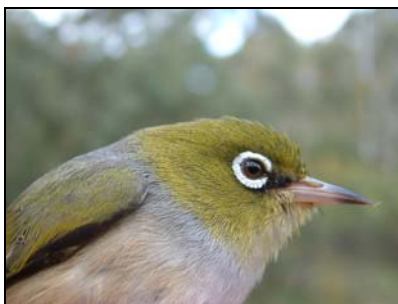

Silvereeye

NECTAR FEEDERS

Honeyeater, Crescent
Honey-eater, New-Holland
Honeyeater, White-naped D
Honey-eater, White-plumed*
Honey-eater, Yellow-faced D
Spinebill, Eastern D
Wattlebird, Little U&D
Wattlebird, Red